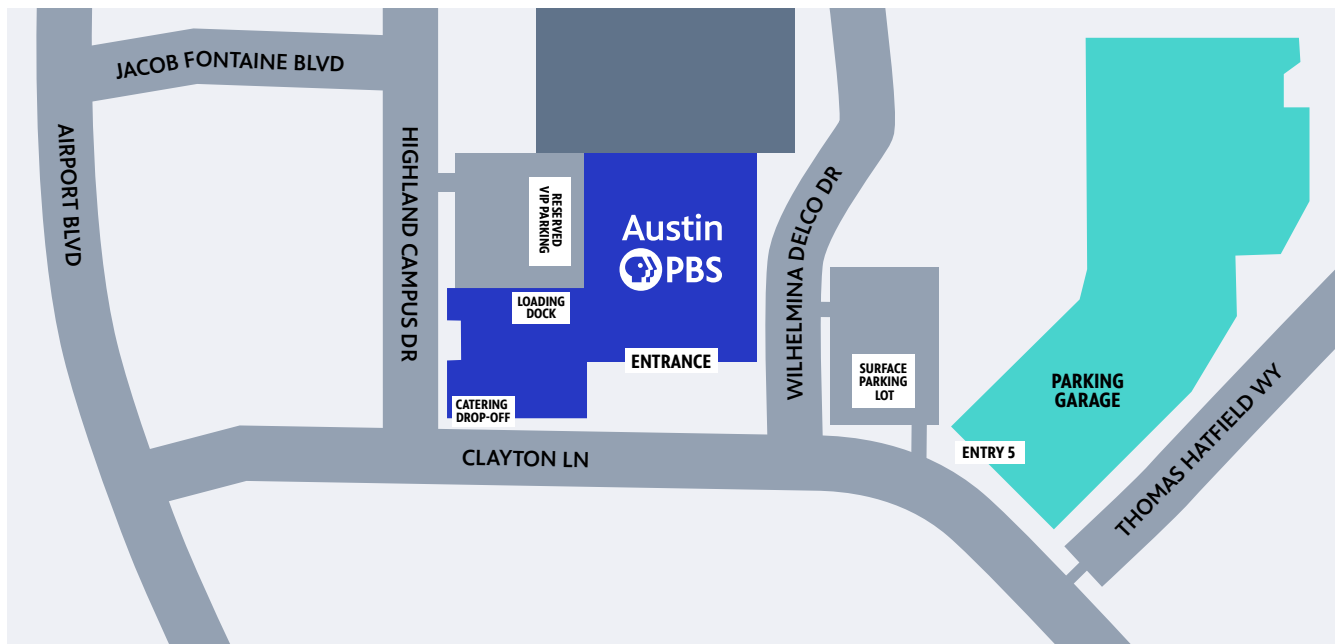

Austin PBS. MAP & DIRECTIONS

The Austin Media Center is located on Austin Community College Highland campus. You can find us at the corner of Clayton Lane and Wilhelmina Delco Drive. Look for the Austin PBS name on the building, #3000.

MAP APPS

Google Maps, Waze, and Apple Maps

Enter “Austin PBS” to navigate to our location. We strongly recommend you do not enter our street address to navigate because it will place you at the back of our building and not at the public entrance. By entering “Austin PBS,” you will be directed to the correct side of the building.

PARKING INFORMATION

Street parking is available around our building and in the surface lot across the street. Covered parking is available in the Austin Community College Highland South Parking Garage (Entry #5 on Clayton Lane).

ADA parking is available in the parking garage.